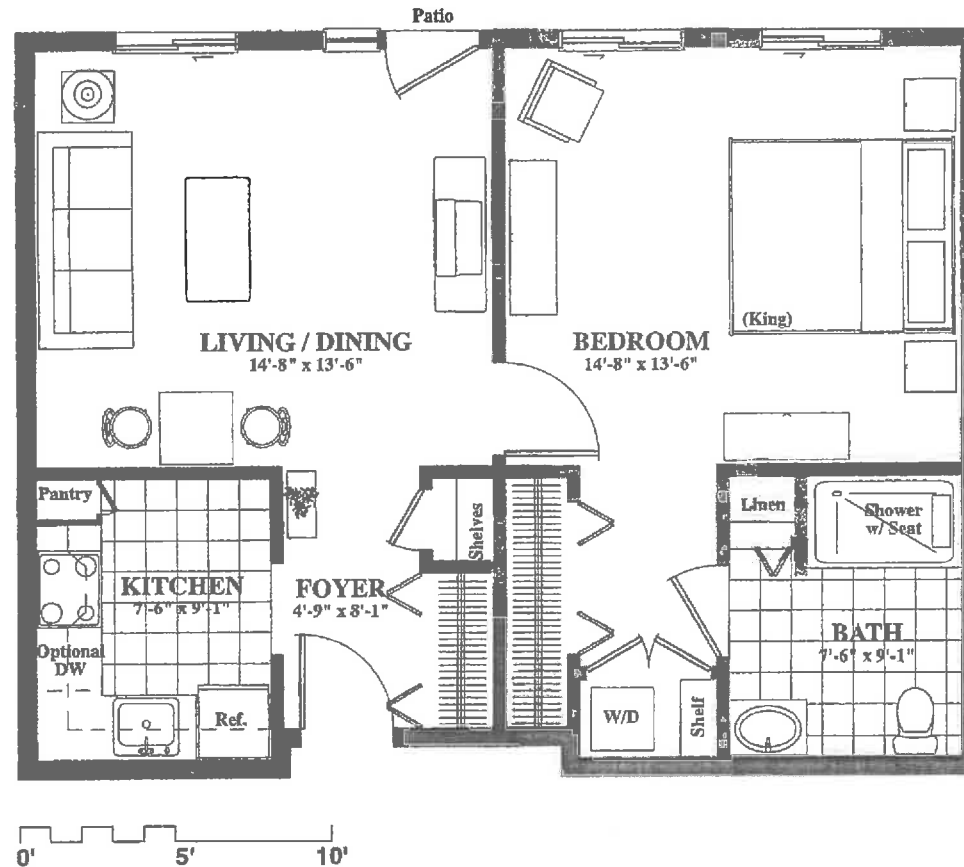

APARTMENT - TYPE A3

1 Bedroom

690 Sq. Ft.

Room Sizes May Vary

BRIARWOOD
Continuing Care Retirement Community

65 Briarwood Circle • Worcester, Massachusetts 01606 • (508) 852-2670 • www.briarwoodretirement.com